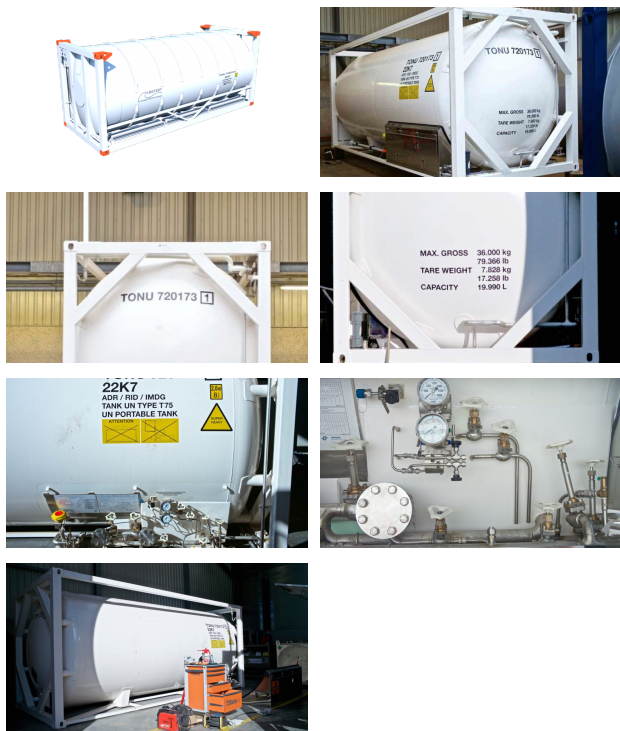

The Cryogenic ISO Tank Network

RENTAL SERVICES FOR 20 FT CRYOGENIC ISO TANK CONTAINERS

Bofort offers rental services for 20 ft cryogenic ISO tank containers to specialized gas transportation companies, cryogenic gas manufacturers on- and offshore nitrogen service companies, and other end-users.

20 FOOT - 17 bar/22 bar

Tank technical specifications:

KEY DATA 20 FOOT, 20.000L- 22,000 L, 17-22 BAR, T75 ISO TANK CONTAINER

The container is designed as a double-walled tank with a multi-layer- insulation under vacuum, integrated in a frame-type structure with ISO-corner castings on 20' x 8' x 8' 6" dimensions. Design and manufacture are in accordance with the IMDG regulations for UN-type T75 "Portable Tanks for Liquefied Gases".

Product Details

- **Suitable for:** LIN, LOX, LAR, LCO2, LN2O, LNG, Ethane, Ethylene
- **Nominal water volume:** 20,000 L-5,280 USG/ 22.000L-5,800 USG
- **Maximum Allowable Working Pressure:** 17 bar- 250 psi/ 22 bar- 320-psi
- **Holding times:** Are dependent on products loaded. **please contact us for more in depth information**

Materials

- **Inner vessel:** SA240 Stainless steel 304L
- **Outer vessel:** SA516 GR 70 steel
- **Piping panel:** Stainless steel type ASTM TP 316(L)Pressure build-up vaporiser
- **Pressure build-up vaporiser:** Aluminium finned tubes with stainless steel liner.